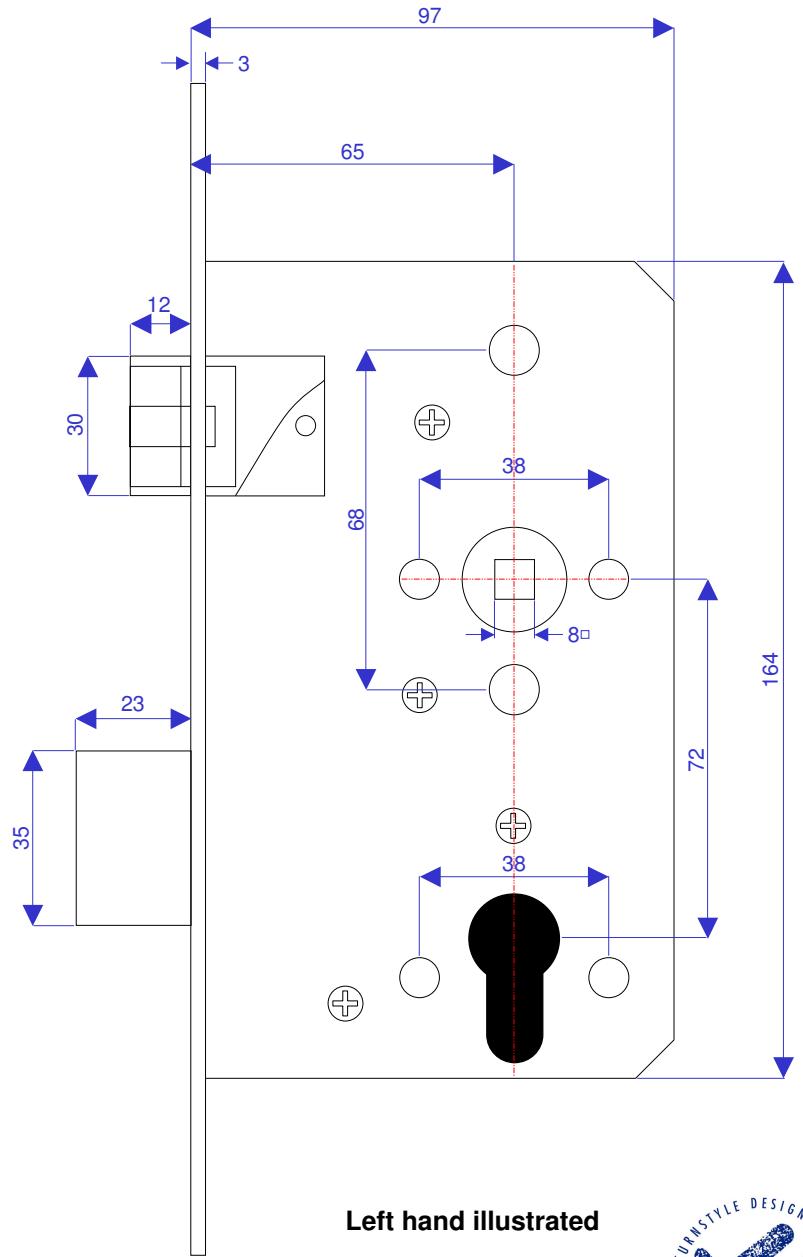

Marine Grade Anti-Vibration Mortice Euro Profile Sashlock – 65mm backset

K9901-##-1090 (Right Hand)

K9901-##-1091 (Left Hand)

Metric (millimetre) drawing

Left hand illustrated

Not to scale