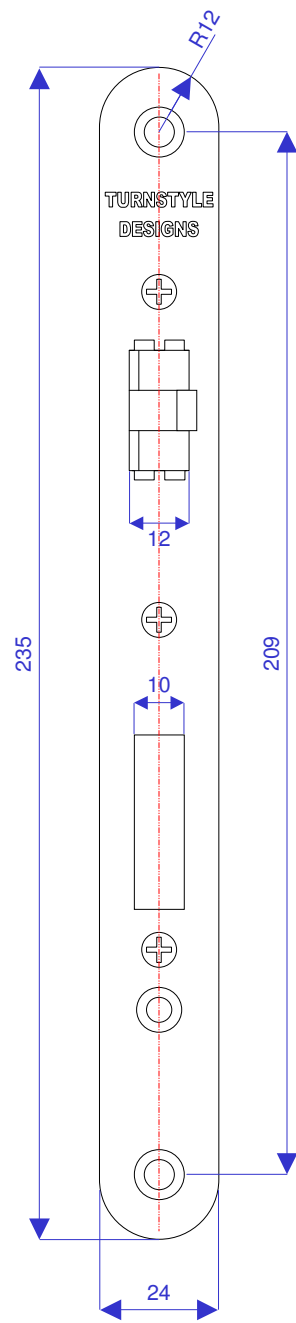

Marine Grade Anti-Vibration Mortice Euro Profile Sashlock – 65mm backset

K9901-##-1090 (Right Hand)

K9901-##-1091 (Left Hand)

Metric (millimetre) drawing

Left hand illustrated

Not to scale