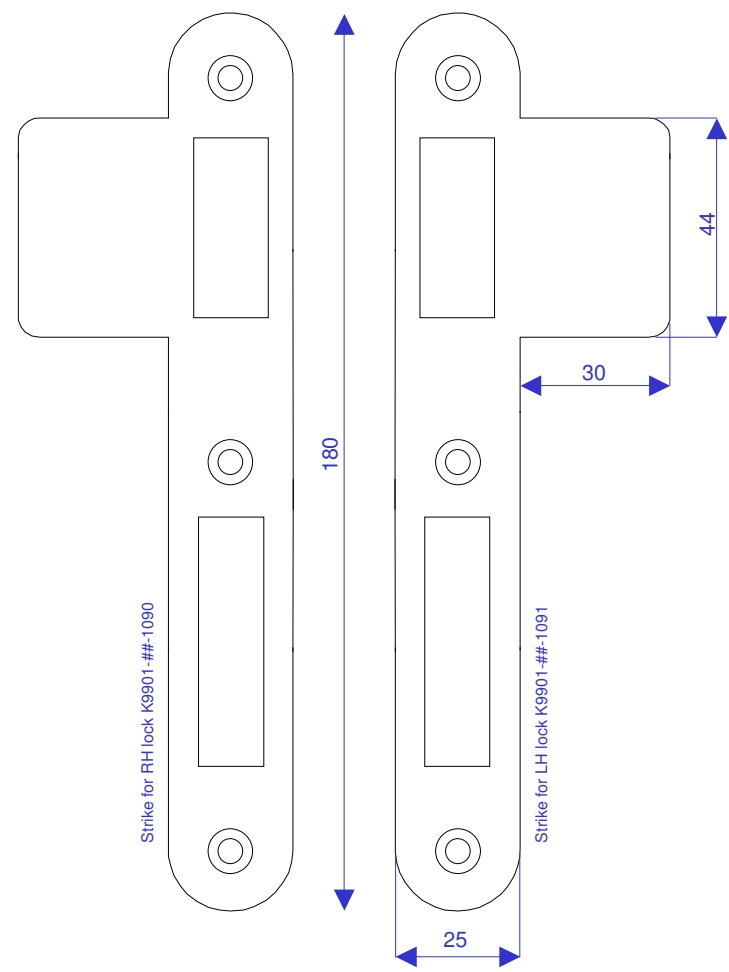

Marine Grade Anti-Vibration Mortice Euro Profile Sashlock – 65mm backset

K9901-##-1090 (Right Hand)

K9901-##-1091 (Left Hand)

Metric (millimetre) drawing

Left hand illustrated

Not to scale