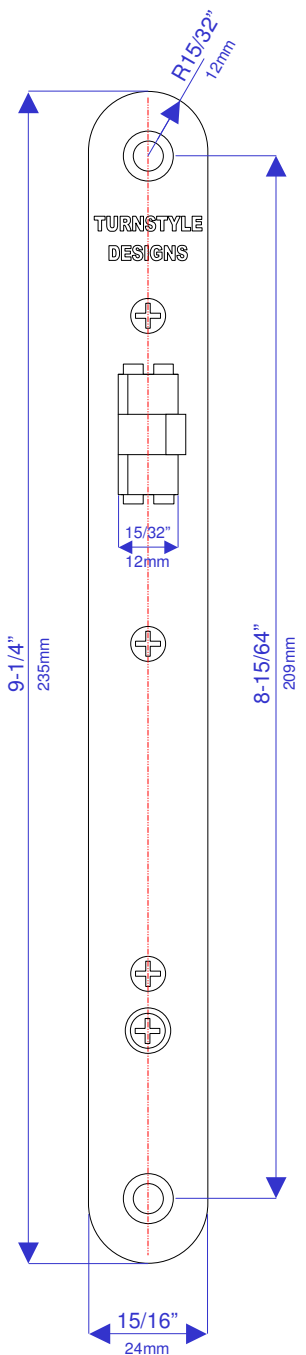

Marine Grade Anti-Vibration Mortise Latch – 2-9/16" (65mm) backset

K9903-##-1090 (Right Hand)

K9903-##-1091 (Left Hand)

Imperial (inch) drawing

Left hand illustrated

Not to scale

Imperial sizes converted to nearest 1/64" from original metric size