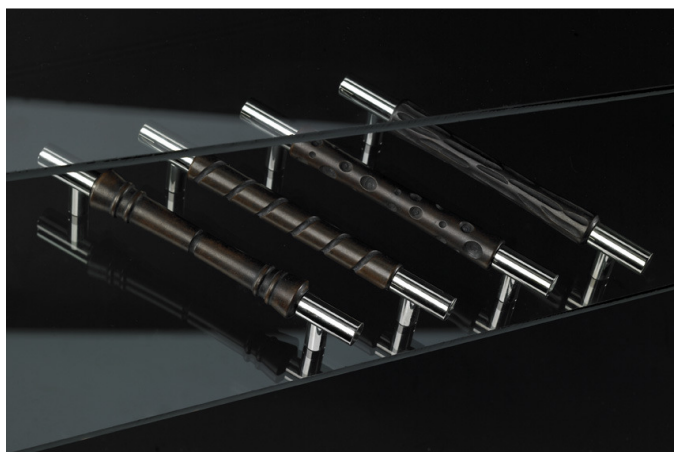

Groove Twists and Spots

Hot on the heels of Turnstyle's new range of Recess composite door levers and door pulls, come a comprehensive range of furniture handles to compliment the designs.

Simple brass end sections, with 128mm centres married with five distinctly different grip designs in Turnstyle's eight standard composite finishes, including the recently introduced Cocoa (shown here).

Designs include Rough Cut, Ring Tail, Spot, Groove, Twist and the recently added Shagreen. The range of furniture handles also include T bars, Knobs and Cup Handles (shown here in Alupewt).

The wide range of finishes and designs offer the designer broad pallet to work with for any type of furniture in a breadth of styles.

'Surface Composite' Cabinet 'D' Handles